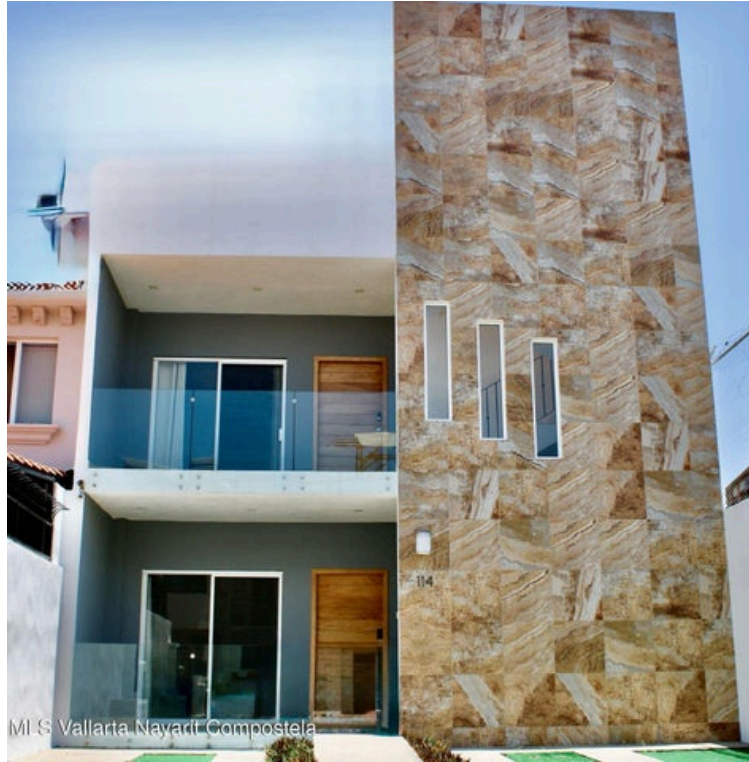

114 ESPV

PROPERTY DETAILS

Price: **\$ 590,000 USD**

Location: **ARAMARA**

Type:	Houses	Bedrooms:	4 bd
Total Baths:	4	BuildingAreaTotal:	3261.35
PrimaryView:	Street	SecondaryView:	Mountain
PetFriendly:	<input checked="" type="checkbox"/>		