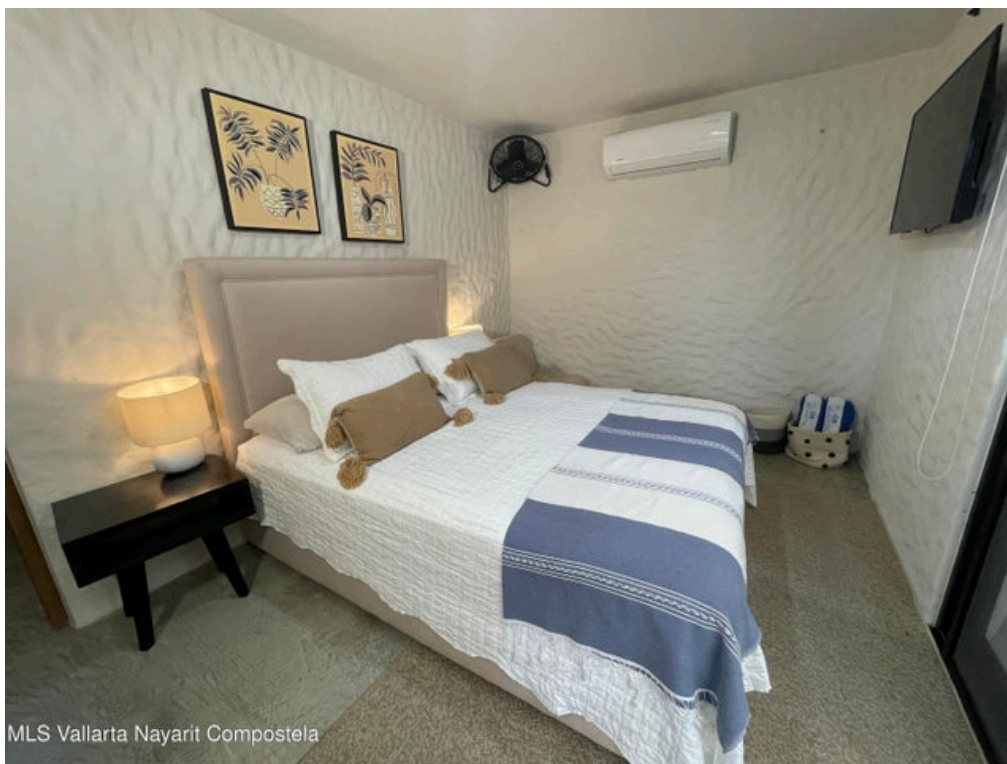

Casa IPOMEA 9

PROPERTY DETAILS

Price: **\$ 401,888 USD**

Location: **SAYULITA**

Type:	Condos	Bedrooms:	2 bd
Total Baths:	2	BuildingAreaTotal:	1297.87
PrimaryView:	Mountain	SecondaryView:	Mountain
PetFriendly:	<input checked="" type="checkbox"/>	Parking:	Parking on Property