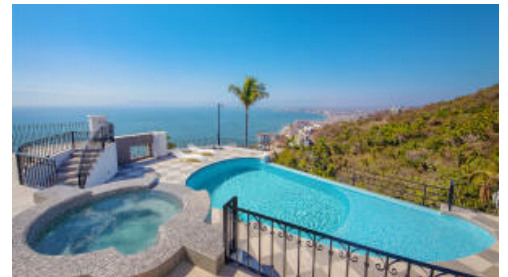

### PROPERTY DETAILS

Price: **\$ 5,499,000 USD**

Location: **SOUTH SHORE**

Type:	Houses	Bedrooms:	6 bd
Total Baths:	7	BuildingAreaTotal:	11836
PrimaryView:	Ocean	SecondaryView:	City
PetFriendly:	<input checked="" type="checkbox"/>	Parking:	Garage
Gated:	<input checked="" type="checkbox"/>		