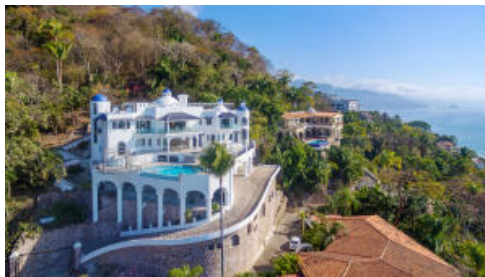

## Castle Samira 500-2

### PROPERTY DETAILS

Price: **\$ 5,499,000 USD**

Location: **SOUTH SHORE**

Type:	Houses	Bedrooms:	6 bd
Total Baths:	7	BuildingAreaTotal:	11836
PrimaryView:	Ocean	SecondaryView:	City
PetFriendly:	<input checked="" type="checkbox"/>	Parking:	Garage
Gated:	<input checked="" type="checkbox"/>		