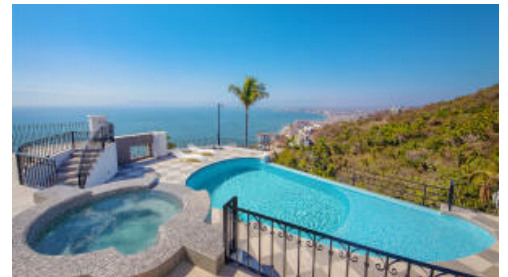

### PROPERTY DETAILS

Price: **\$ 4,999,000 USD**

Location: **SOUTH SHORE**

Type:	Houses	Bedrooms:	6 bd
Total Baths:	7	BuildingAreaTotal:	11836
PrimaryView:	Ocean	SecondaryView:	City
PetFriendly:	<input checked="" type="checkbox"/>	Parking:	Garage
Gated:	<input checked="" type="checkbox"/>		