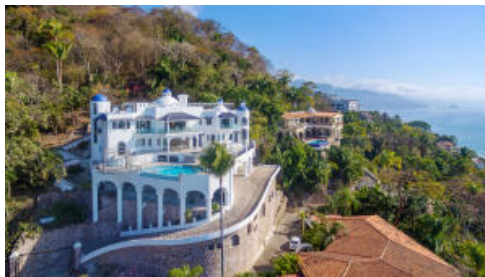

## Castle Samira 500-2

### PROPERTY DETAILS

Price: **\$ 4,999,000 USD**

Location: **SOUTH SHORE**

Type:	Houses	Bedrooms:	6 bd
Total Baths:	7	BuildingAreaTotal:	11836
PrimaryView:	Ocean	SecondaryView:	City
PetFriendly:	<input checked="" type="checkbox"/>	Parking:	Garage
Gated:	<input checked="" type="checkbox"/>		