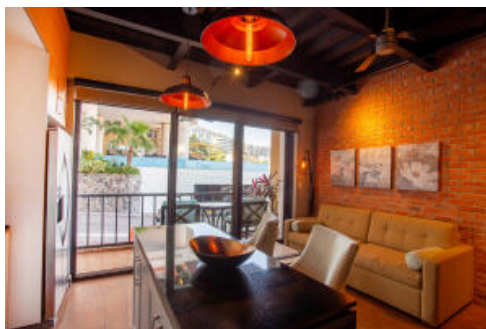

Chic by Pinnacle PB1

PROPERTY DETAILS

Price: **\$ 465,000 USD**

Location: **CENTRO SOUTH**

Type:	Condos	Bedrooms:	1 bd
Total Baths:	<input checked="" type="checkbox"/>	BuildingAreaTotal:	519.81
PrimaryView:	Street	SecondaryView:	Jungle
PetFriendly:	<input checked="" type="checkbox"/>	Parking:	Street