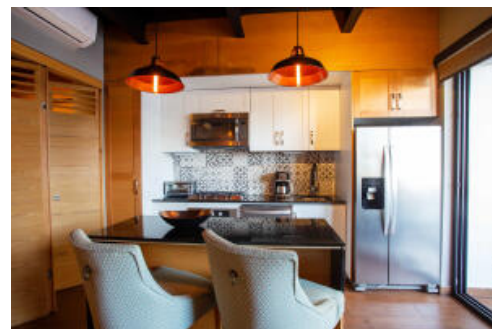

Chic by Pinnacle PB1

PROPERTY DETAILS

Price: **\$ 465,000 USD**

Location: **CENTRO SOUTH**

Type:	Condos	Bedrooms:	1 bd
Total Baths:	<input checked="" type="checkbox"/>	BuildingAreaTotal:	519.81
PrimaryView:	Street	SecondaryView:	Jungle
PetFriendly:	<input checked="" type="checkbox"/>	Parking:	Street