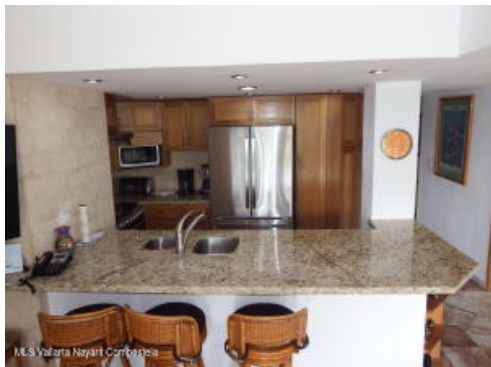

Condo Janet 7403

PROPERTY DETAILS

Price: **\$ 359,000 USD**

Location: **MISMALOYA**

Type:	Condos	Bedrooms:	1 bd
Total Baths:	2	BuildingAreaTotal:	913.84
PrimaryView:	Ocean	SecondaryView:	Mountain
PetFriendly:	<input checked="" type="checkbox"/>	Parking:	Parking on Property
Beachfront:	<input checked="" type="checkbox"/>		