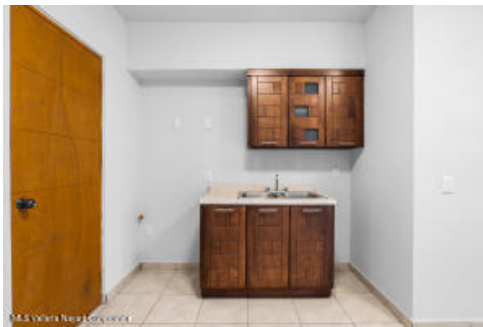

### PROPERTY DETAILS

Price: **\$ 118,000 USD**

Location: **PITILLAL NORTH**

Type:	Condos	Bedrooms:	2 bd
Total Baths:	2	BuildingAreaTotal:	790.32
PrimaryView:	Garden	SecondaryView:	Patio
PetFriendly:	<input checked="" type="checkbox"/>	Parking:	Street