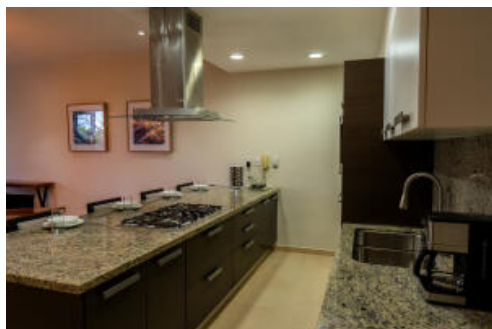

### PROPERTY DETAILS

Price: **\$ 372,222 USD**

Location: **LITIBU**

Type:	Condos	Bedrooms:	1 bd
Total Baths:	2	BuildingAreaTotal:	1257.52
PrimaryView:	Garden	SecondaryView:	Garden
PetFriendly:	<input checked="" type="checkbox"/>		