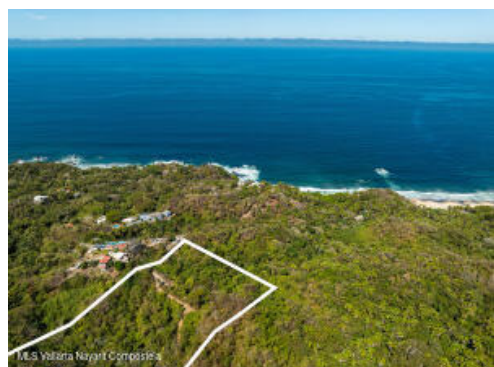

### PROPERTY DETAILS

Price: **\$ 780,000 USD**

Location: **SAYULITA**

Type:

Land

PrimaryView:

Mountain

SecondaryView:

Ocean