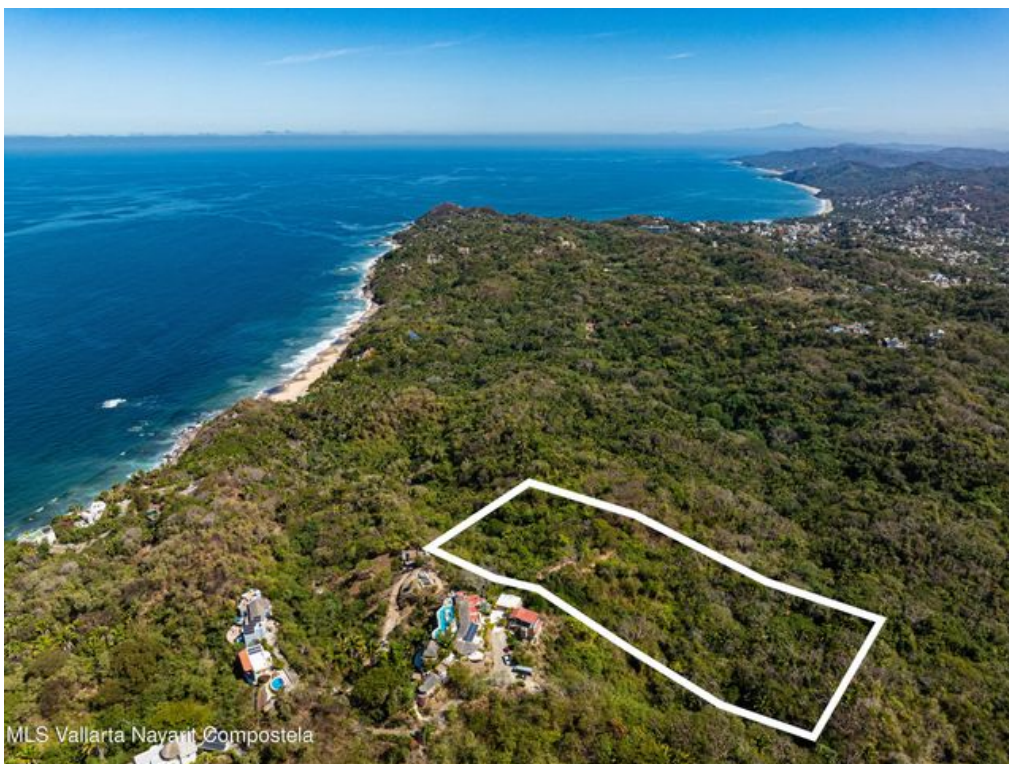

## DREAM LAND 712

### PROPERTY DETAILS

Price: **\$ 780,000 USD**

Location: **SAYULITA**

Type:

Land

PrimaryView:

Mountain

SecondaryView:

Ocean