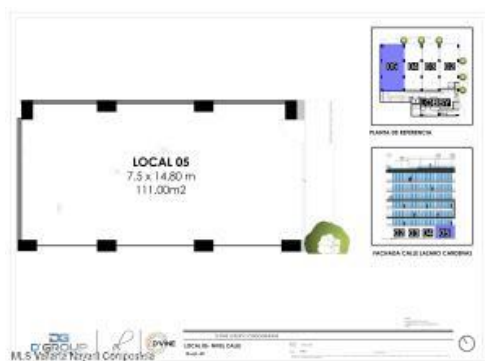

D'vine Local 5 388

PROPERTY DETAILS

Price: **\$ 555,000 USD**

Location: **CENTRO SOUTH**

| | | | |
|--------------|------------|--------------------|---------|
| Type: | Commercial | BuildingAreaTotal: | 1194.36 |
| PrimaryView: | Street | SecondaryView: | Street |