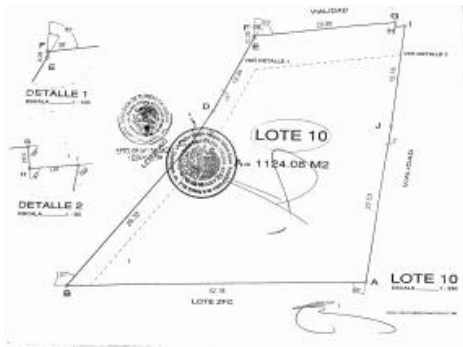

## El Paredon Lot 10 2400

### PROPERTY DETAILS

Price: **\$ 1,425,000 USD**

Location: **PLAYA GEMELAS**

Type:

Land

PrimaryView:

Jungle

SecondaryView:

Mountain