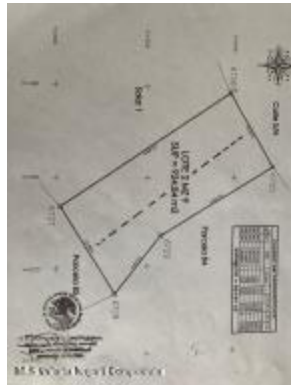

Frac 2 SN

PROPERTY DETAILS

Price: **\$ 255,000 USD**

Location: **LITIBU**

Type:

Land

PrimaryView:

Street

SecondaryView:

Mountain