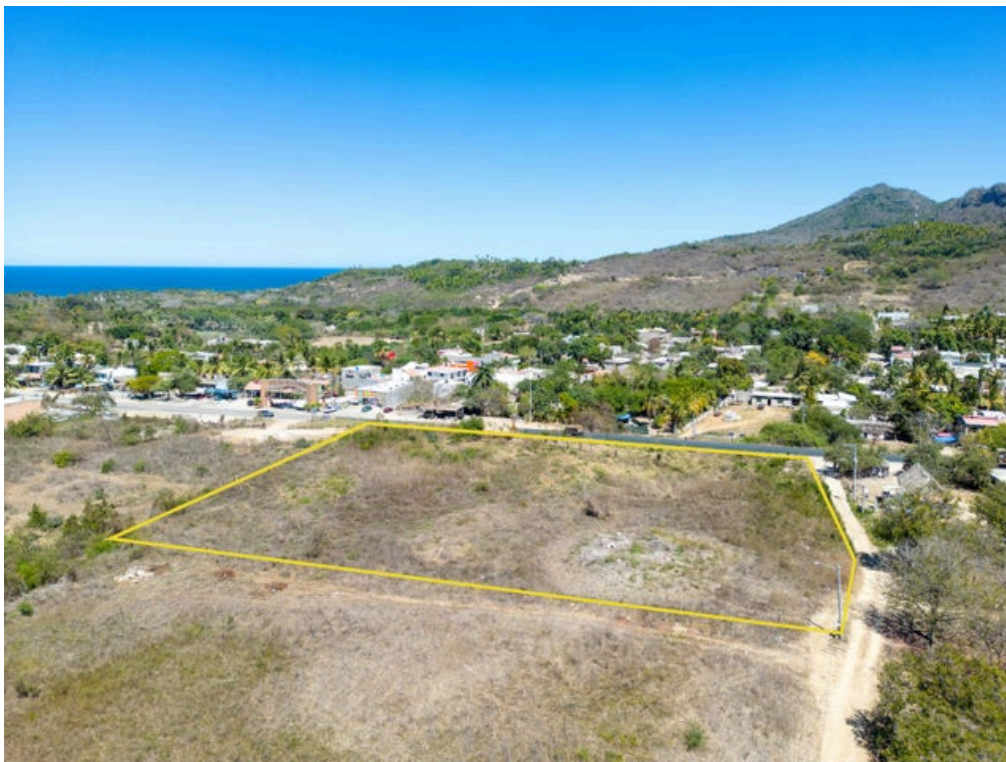

Higuera-Litibu Commercial 4.4KM

PROPERTY DETAILS

Price: **\$ 850,000 USD**

Location: **HIGUERA BLANCA**

Type:

Land

PrimaryView:

City

SecondaryView:

Jungle