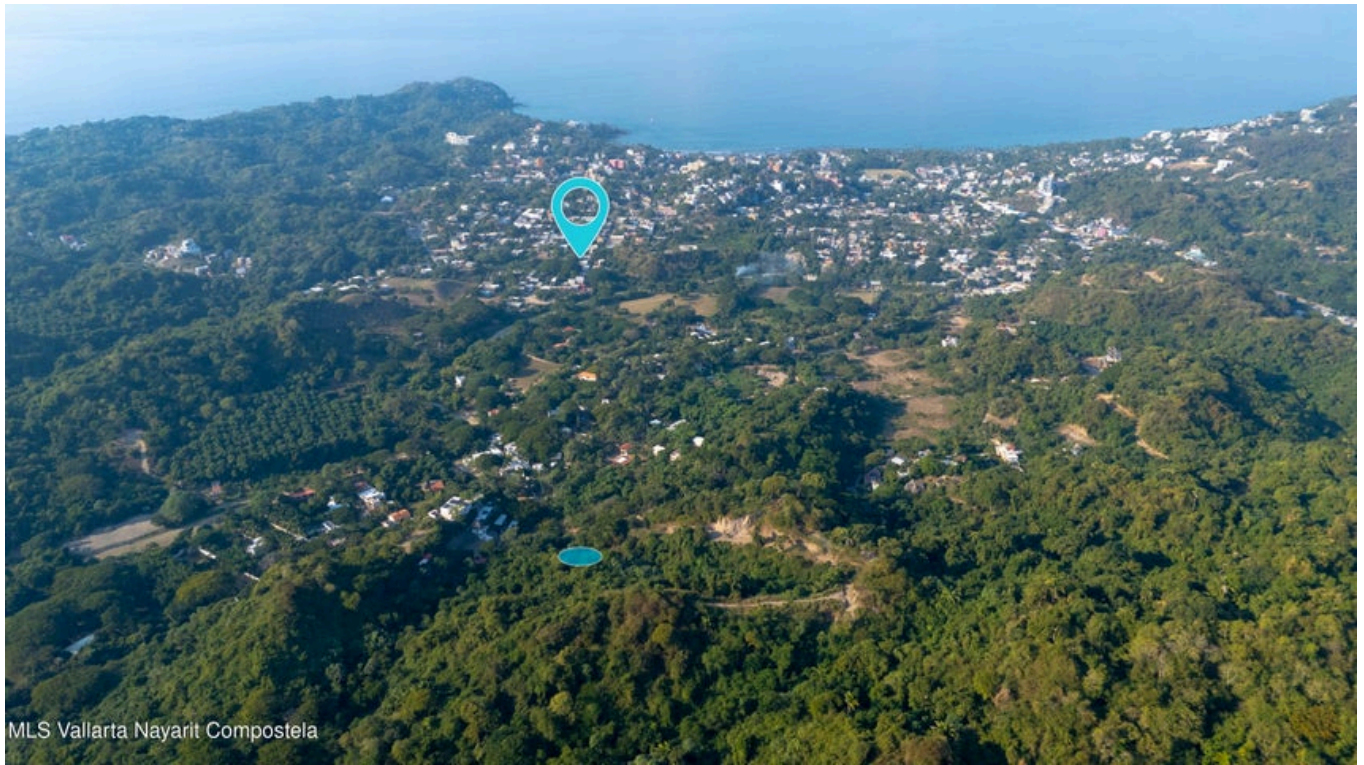

Jungle Creek Lot NA

MLS Vallarta Nayarit Compostela