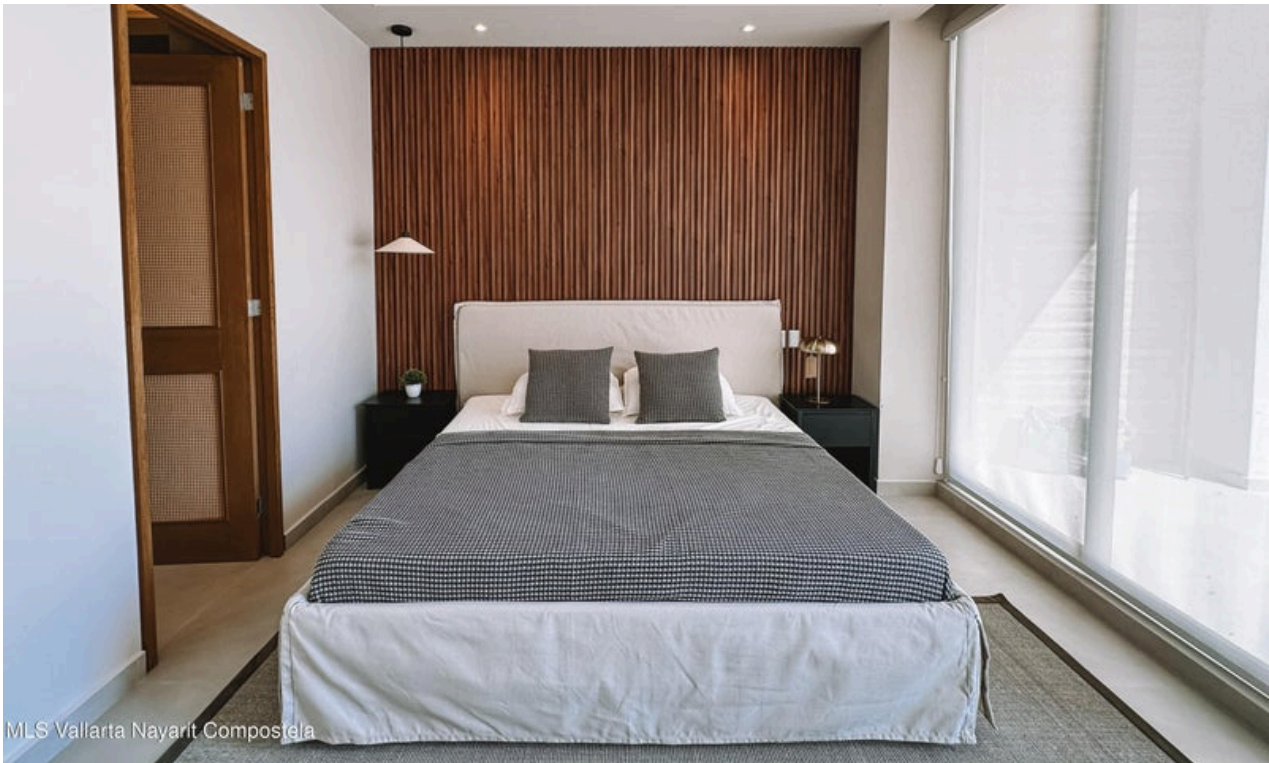

### PROPERTY DETAILS

Price: **\$ 282,450 USD**

Location: **LA CRUZ DE HUANACAXTLE**

Type:	Condos	Bedrooms:	2 bd
Total Baths:	2	BuildingAreaTotal:	1020.26
PrimaryView:	Marina	SecondaryView:	Mountain
PetFriendly:	<input checked="" type="checkbox"/>	Parking:	Parking on Property