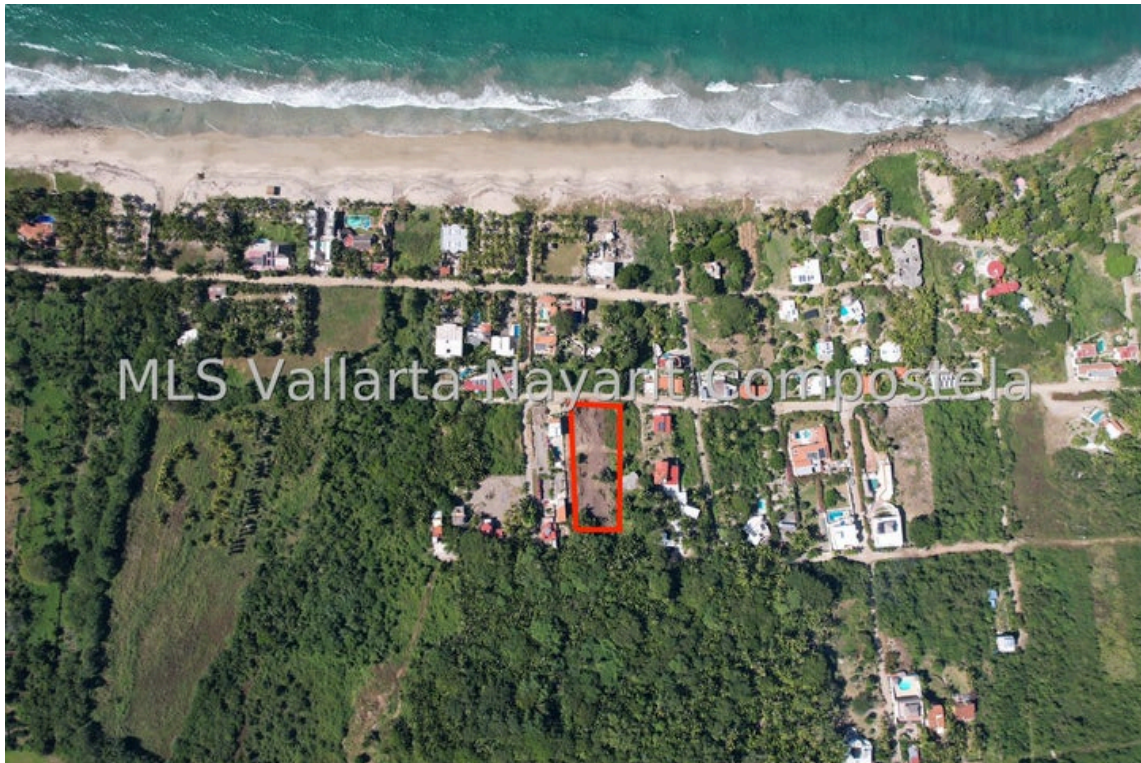

Liti-Blue Paradise Lote 4

PROPERTY DETAILS

Price: **\$ 395,000 USD**

Location: **HIGUERA BLANCA**

Type:

Land

PrimaryView:

Ocean

SecondaryView:

Jungle