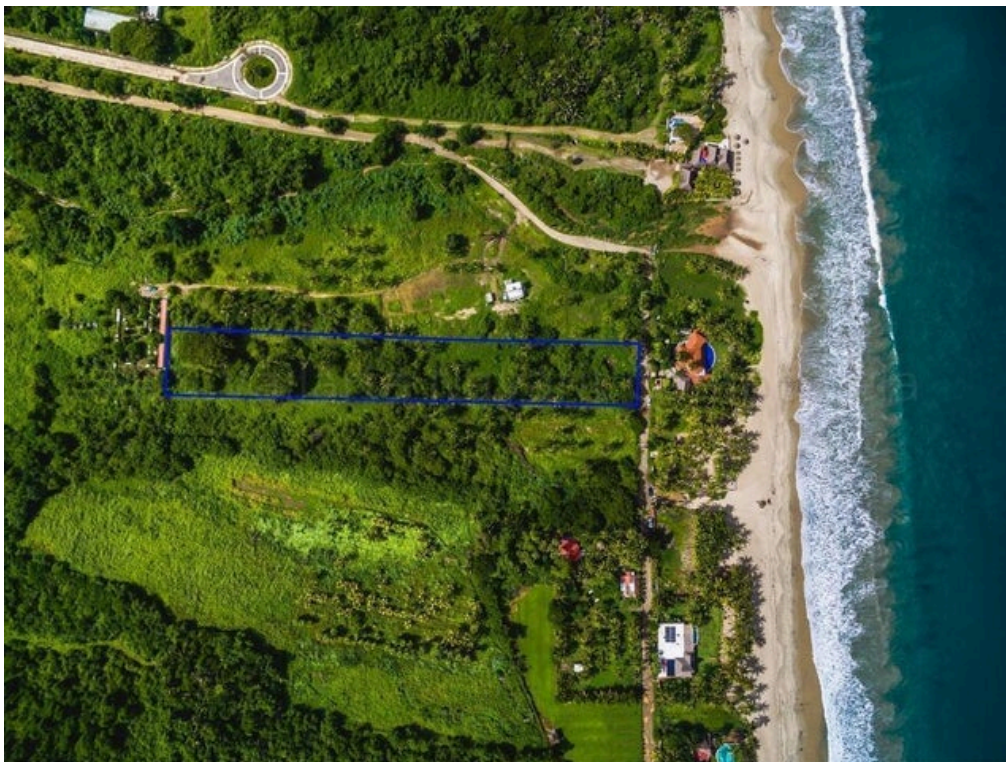

LITIBU 2.5 ACRE PROPERTY S/N

PROPERTY DETAILS

Price: **\$ 1,355,000 USD**

Location: **HIGUERA BLANCA**

Type:

Land

PrimaryView:

Street

SecondaryView:

Jungle