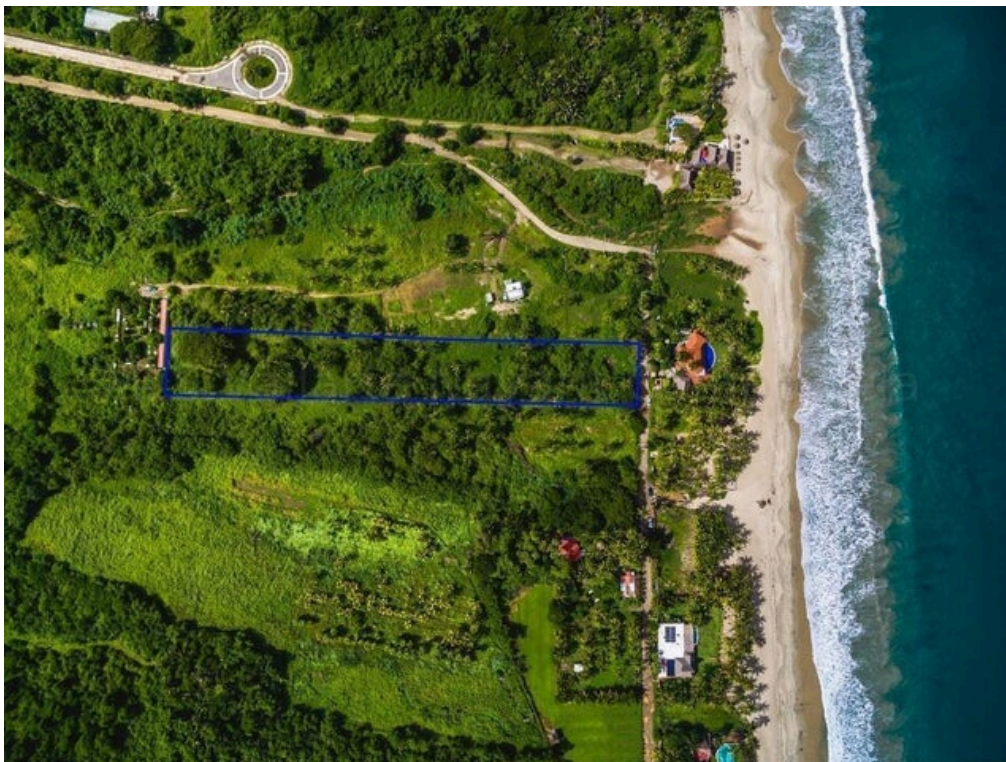

### PROPERTY DETAILS

Price: **\$ 900,000 USD**

Location: **HIGUERA BLANCA**

Type:

Land

PrimaryView:

Street

SecondaryView:

Jungle