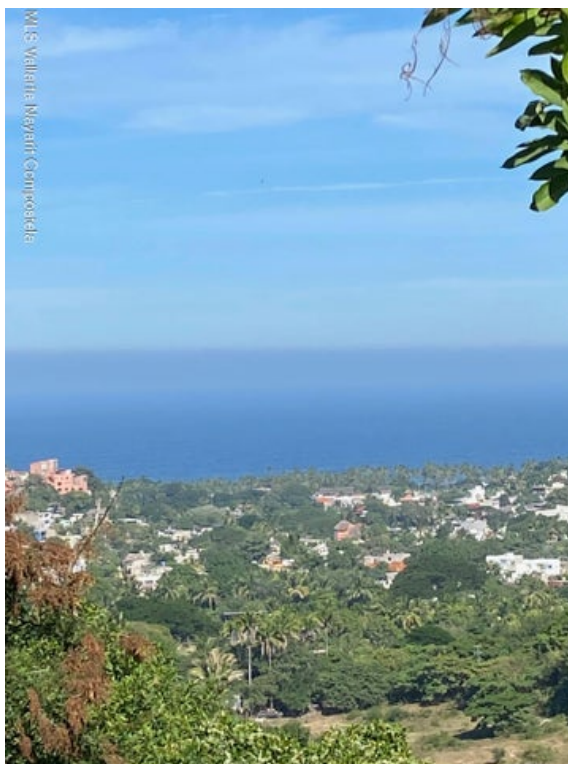

Lot 10 Ihana S/N

PROPERTY DETAILS

Price: **\$ 275,000 USD**

Location: **SAYULITA**

Type:

Land

PrimaryView:

Ocean

SecondaryView:

Jungle