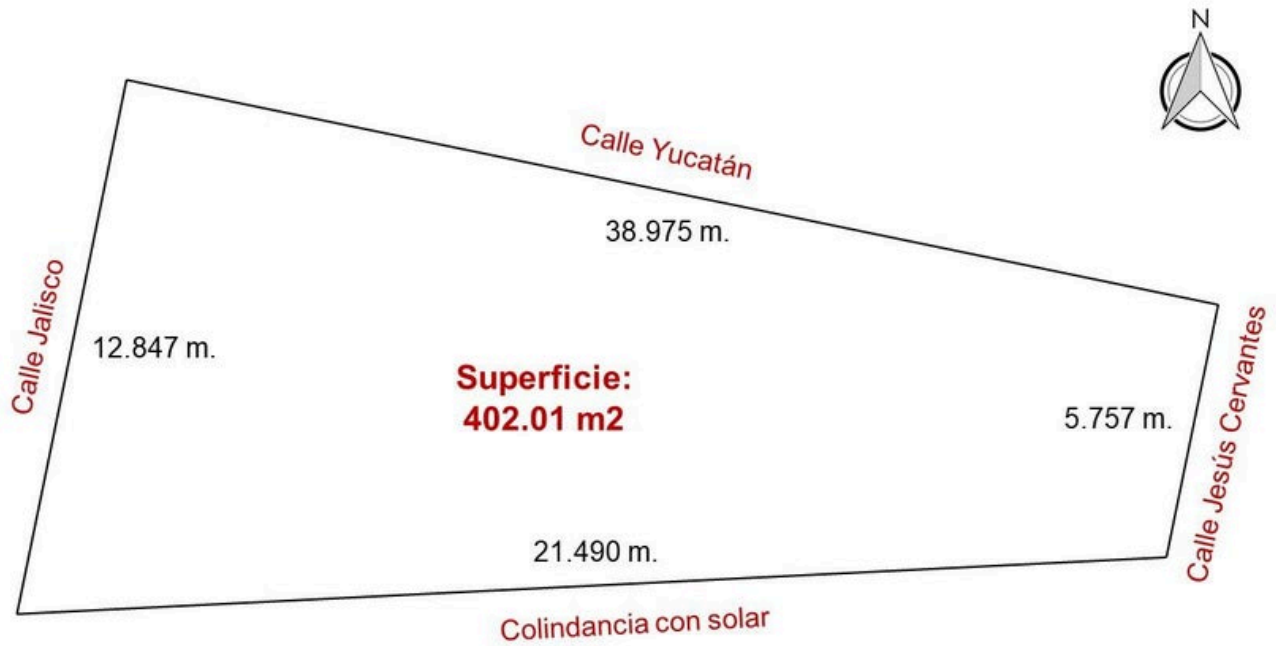

## Lote Alma s/n

### PROPERTY DETAILS

Price: **\$ 54,000 USD**

Location: **EL TUITO**

Type:	<a href="#">Land</a>	PrimaryView:	<a href="#">Mountain</a>
SecondaryView:	<a href="#">Mountain</a>		