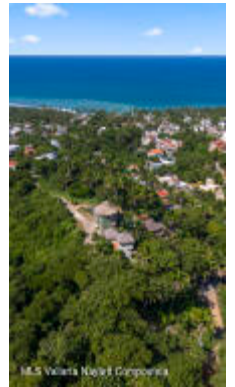

### PROPERTY DETAILS

Price: **\$ 439,000 USD**

Location: **SAYULITA**

Type:

Land

PrimaryView:

Jungle

SecondaryView: