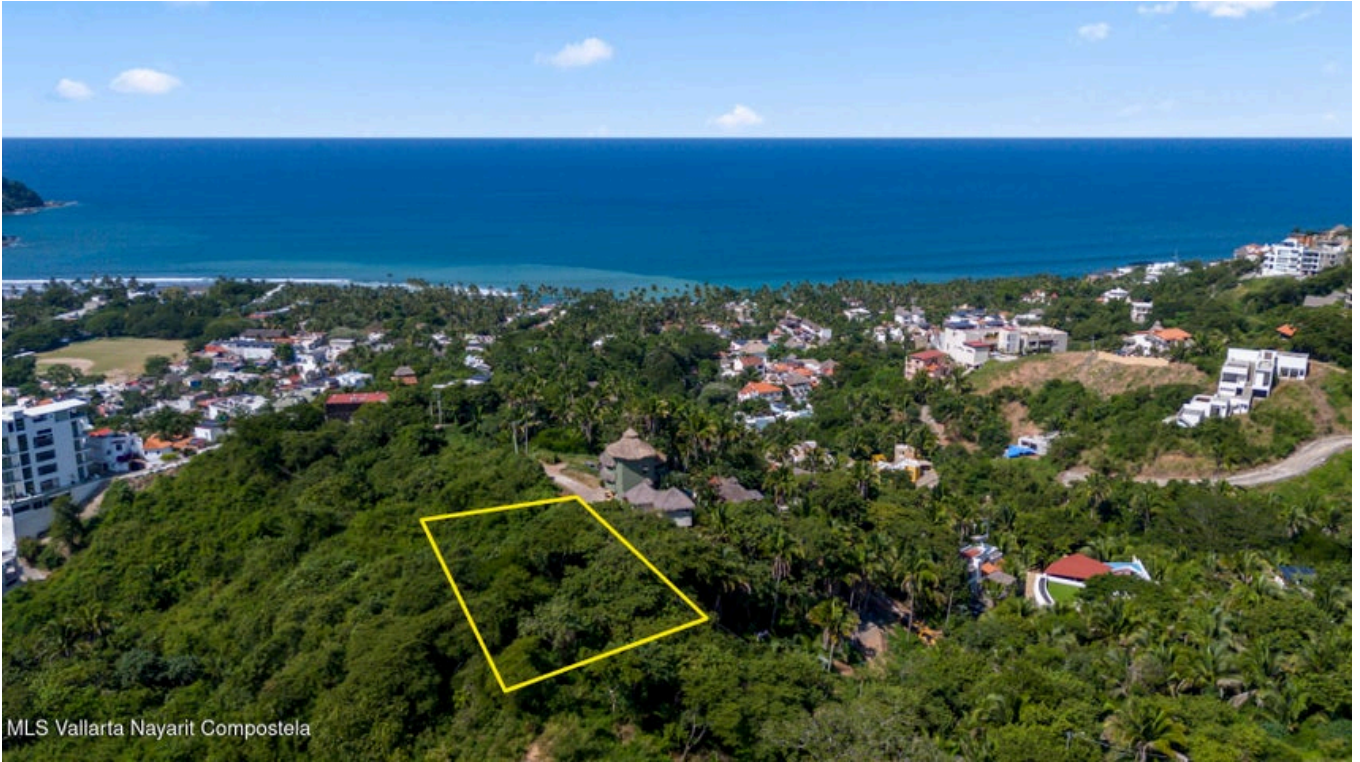

## Lote Brisa MZ8-LT7

### PROPERTY DETAILS

Price: **\$ 439,000 USD**

Location: **SAYULITA**

Type:

Land

PrimaryView:

Jungle

SecondaryView:

Ocean