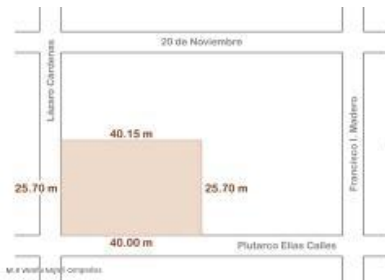

MLS Vallarta Nayarit Compostela

PROPERTY DETAILS

Price: **$ 400,000 USD**

Location: **AIRPORT**

Type:

Land PrimaryView:

Street

SecondaryView:

Street