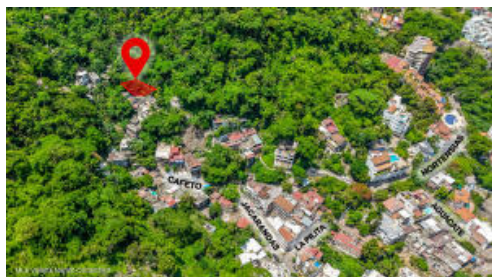

## Lote Cuauhtemoc L6 M486-C

### PROPERTY DETAILS

Price: **\$ 60,000 USD**

Location: **ALTA VISTA**

Type:

Land

PrimaryView:

Jungle

SecondaryView:

Jungle