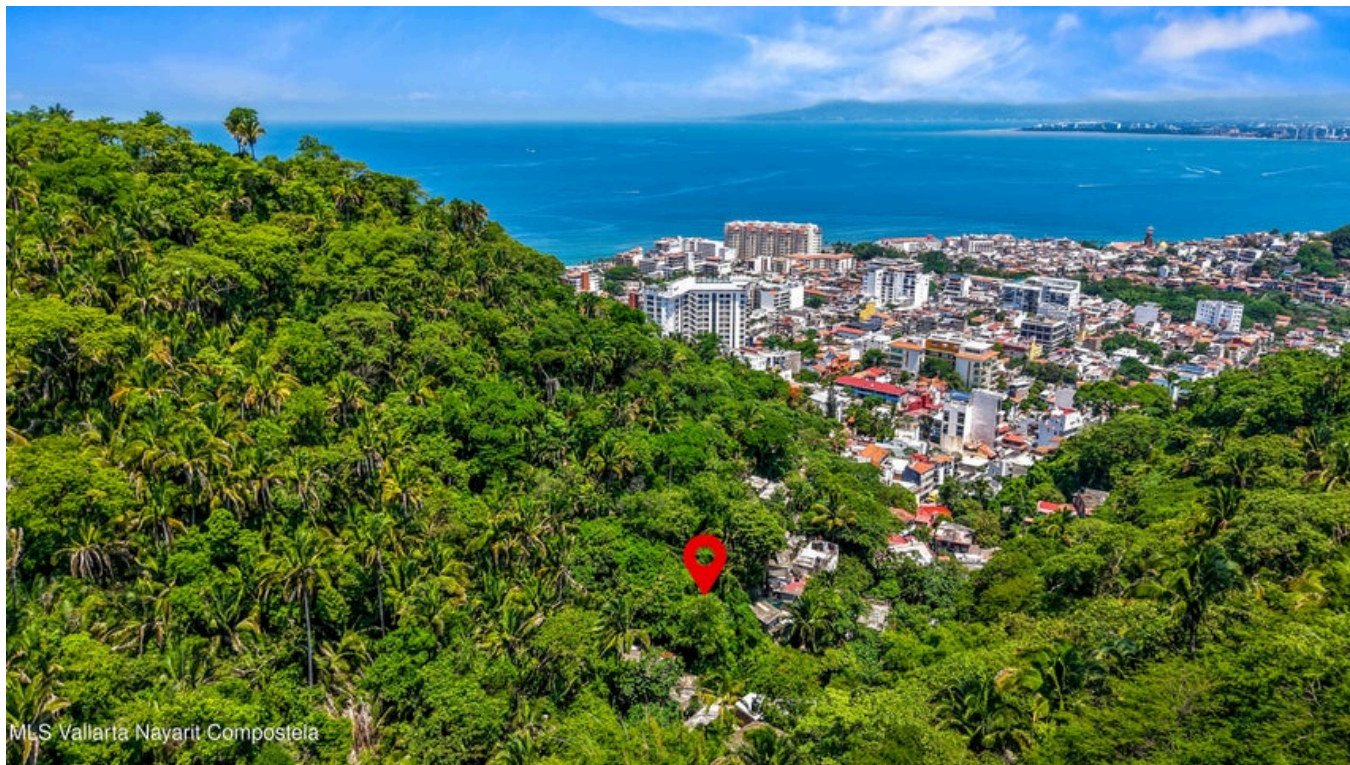

## Lote Cuauhtemoc L6 M486-C

### PROPERTY DETAILS

Price: **\$ 60,000 USD**

Location: **ALTA VISTA**

Type:

Land

PrimaryView:

Jungle

SecondaryView: