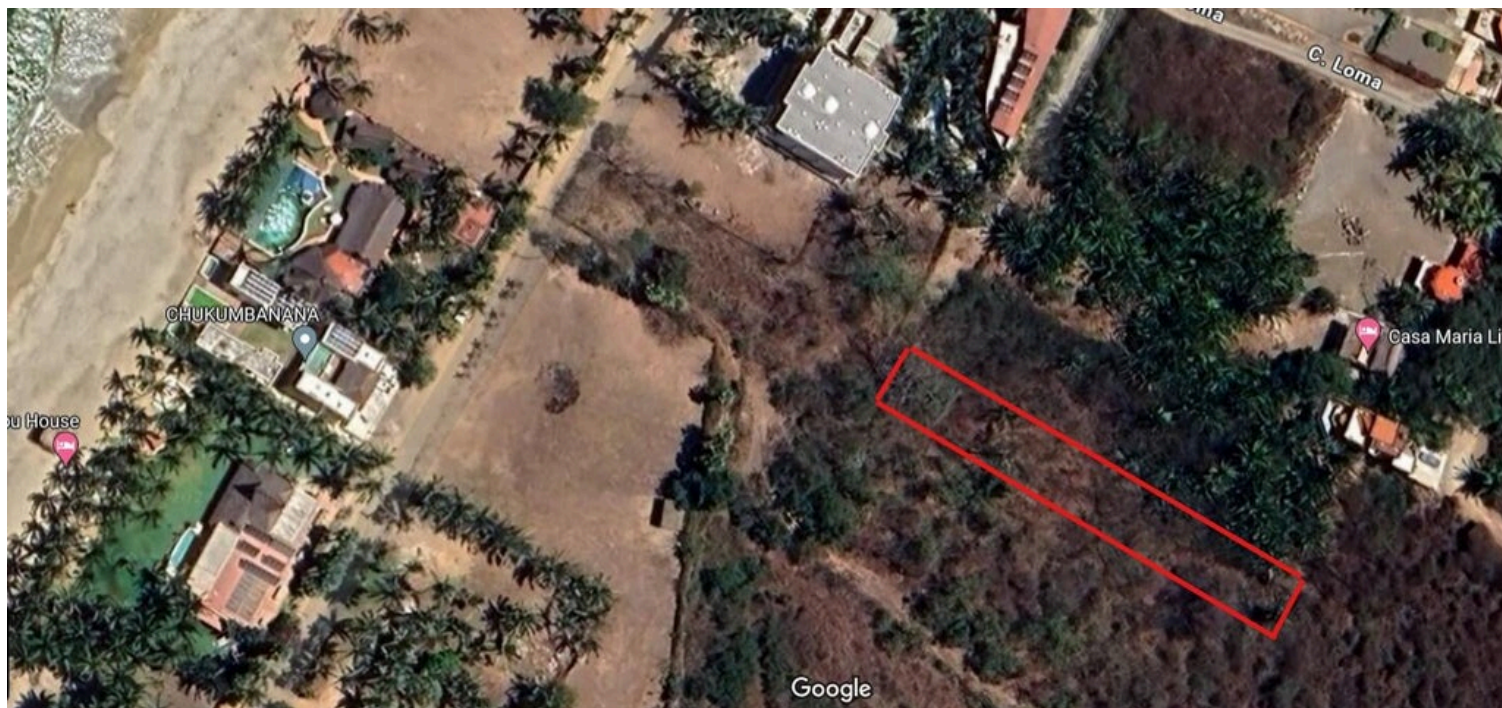

## Lote Loma 6 X

### PROPERTY DETAILS

Price: **\$ 195,000 USD**

Location: **LITIBU**

Type:

Land

PrimaryView:

Jungle

SecondaryView:

Ocean