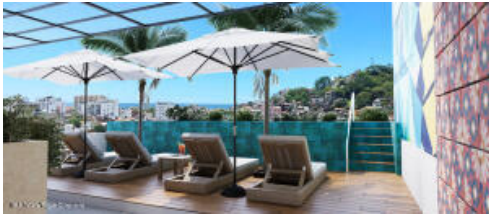

LUZ 2 PH3

PROPERTY DETAILS

Price: **\$ 192,500 USD**

Location: **CENTRO SOUTH**

Type:	Condos	Bedrooms:	1 bd
Total Baths:	✔	BuildingAreaTotal:	334.85
PrimaryView:	Ocean	SecondaryView:	Mountain
PetFriendly:	✔		