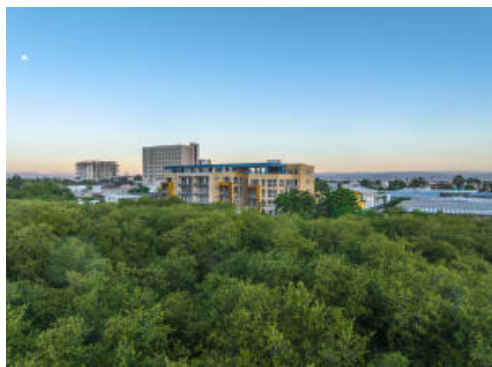

Mangrove Preserve 25

PROPERTY DETAILS

Price: **\$ 199,900 USD**

Location: **AIRPORT**

| | | | |
|--------------|-------------------------------------|--------------------|----------|
| Type: | Condos | Bedrooms: | 1 bd |
| Total Baths: | 2 | BuildingAreaTotal: | 827.22 |
| PrimaryView: | Jungle | SecondaryView: | Mountain |
| PetFriendly: | <input checked="" type="checkbox"/> | | |