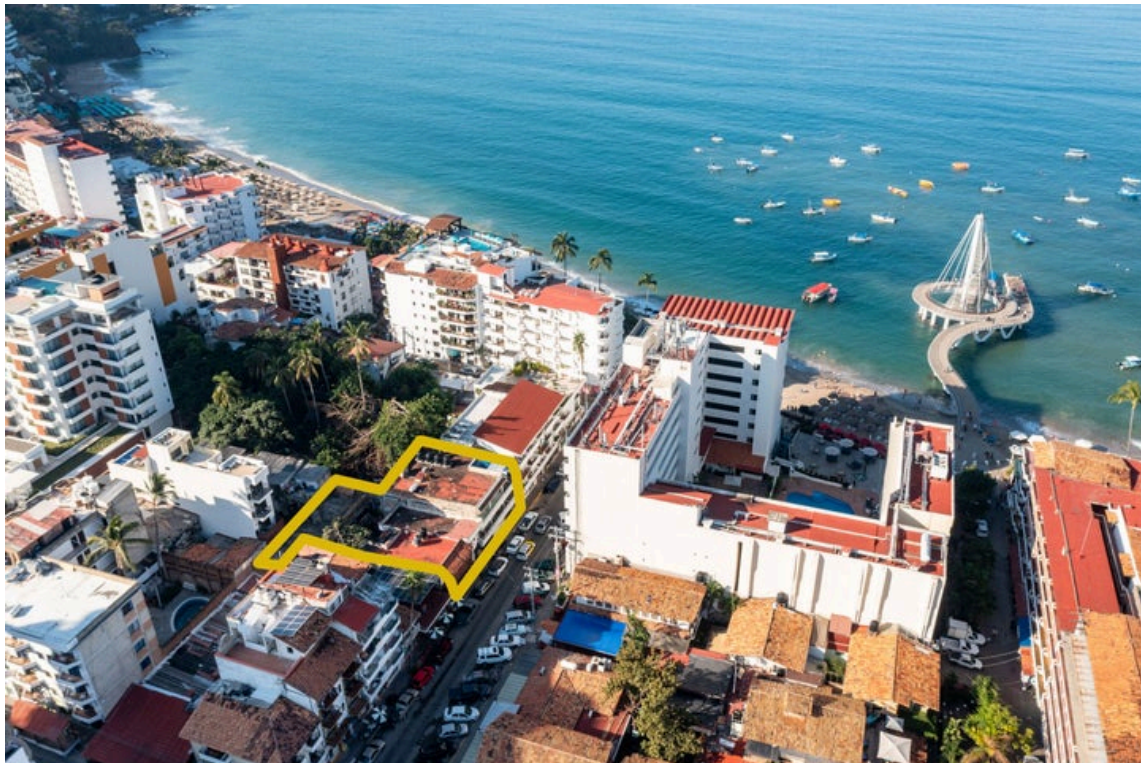

MLSID# 29880

PROPERTY DETAILS

Price: **\$ 2,745,000 USD**

Location: **SOUTH SHORE**

Type:	Multi-Family	BuildingAreaTotal:	14999.87
PrimaryView:	City	SecondaryView:	City
Parking:	Street		