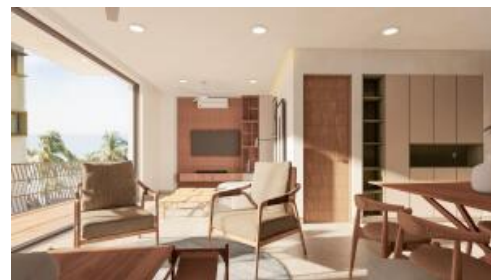

Nalua 308

PROPERTY DETAILS

Price: **\$ 357,725 USD**

Location: **BUCERIAS**

Type:	Condos	Bedrooms:	1 bd
Total Baths:	2	BuildingAreaTotal:	1043.72
PrimaryView:	Street	SecondaryView:	City
PetFriendly:	<input checked="" type="checkbox"/>		