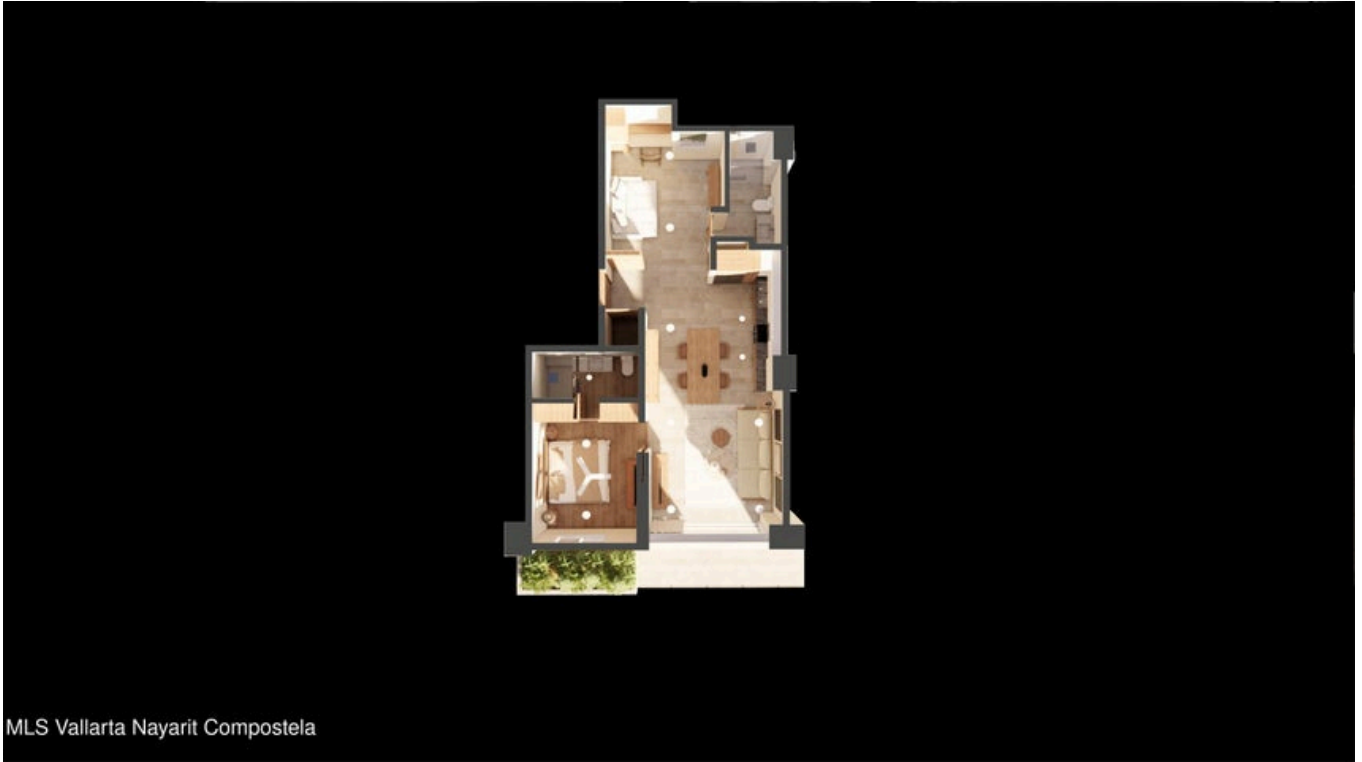

Nalua 604

PROPERTY DETAILS

Price: **\$ 396,536 USD**

Location: **BUCERIAS**

Type:	Condos	Bedrooms:	1 bd
Total Baths:	2	BuildingAreaTotal:	914.6
PrimaryView:	Street	SecondaryView:	City
PetFriendly:	<input checked="" type="checkbox"/>	Parking:	Parking on Property