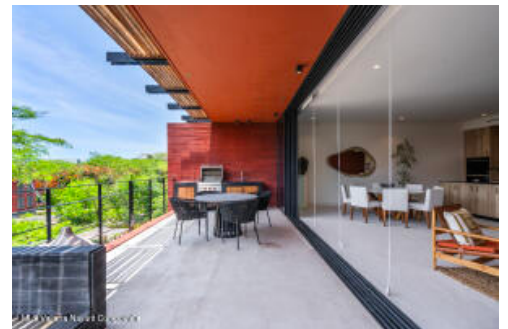

NAYA Residences PH 2302

PROPERTY DETAILS

Price: **\$ 2,500,000 USD**

Location: **DESTILADERAS**

Type:	Condos	Bedrooms:	3 bd
Total Baths:	5	BuildingAreaTotal:	4929.8
PrimaryView:	Ocean	SecondaryView:	Garden
PetFriendly:	<input checked="" type="checkbox"/>	Parking:	Garage Stall
Beachfront:	<input checked="" type="checkbox"/>		