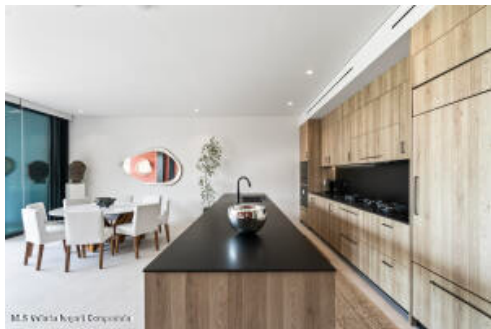

NAYA Residences PH 2302

PROPERTY DETAILS

Price: **\$ 2,500,000 USD**

Location: **DESTILADERAS**

Type:	Condos	Bedrooms:	3 bd
Total Baths:	5	BuildingAreaTotal:	4929.8
PrimaryView:	Ocean	SecondaryView:	Garden
PetFriendly:	<input checked="" type="checkbox"/>	Parking:	Garage Stall
Beachfront:	<input checked="" type="checkbox"/>		