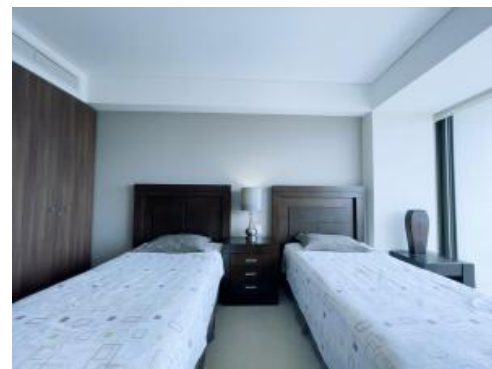

Nima Bay 1001

PROPERTY DETAILS

Price: **\$ 689,000 USD**

Location: **MARINA**

Type:	Condos	Bedrooms:	2 bd
Total Baths:	2	BuildingAreaTotal:	1905.59
PrimaryView:	Marina	SecondaryView:	Golf Course
PetFriendly:	<input checked="" type="checkbox"/>		