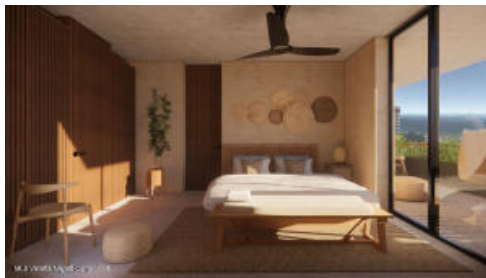

OFRENDA 401A 401 A

PROPERTY DETAILS

Price: **\$ 669,000 USD**

Location: **CENTRO SOUTH**

Type:	Condos	Bedrooms:	2 bd
Total Baths:	2	BuildingAreaTotal:	1205.33
PrimaryView:	City	SecondaryView:	Mountain
PetFriendly:	<input checked="" type="checkbox"/>	Parking:	Parking on Property