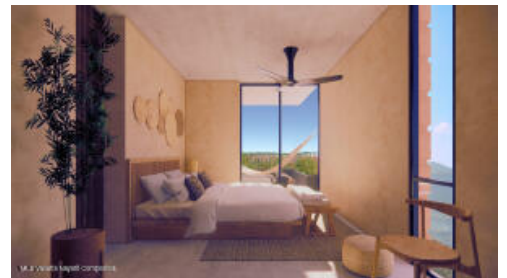

OFRENDA 401A 401 A

PROPERTY DETAILS

Price: **\$ 669,000 USD**

Location: **CENTRO SOUTH**

Type:	Condos	Bedrooms:	2 bd
Total Baths:	2	BuildingAreaTotal:	1205.33
PrimaryView:	City	SecondaryView:	Mountain
PetFriendly:	<input checked="" type="checkbox"/>	Parking:	Parking on Property