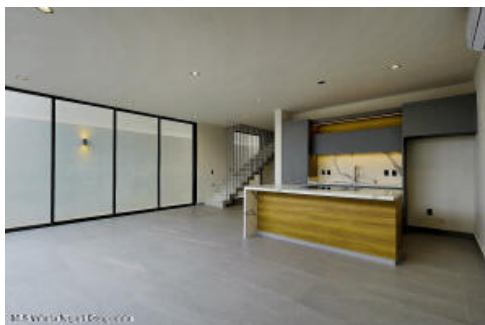

Palma del rey 158

PROPERTY DETAILS

Price: **\$ 547,306 USD**

Location: **JARRETADERAS**

Type:	Houses	Bedrooms:	4 bd
Total Baths:	7	BuildingAreaTotal:	2668.69
PrimaryView:	Street	SecondaryView:	Garden
PetFriendly:	<input checked="" type="checkbox"/>	Parking:	Parking on Property