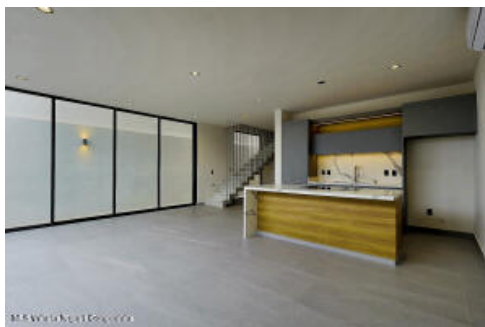

Palma del rey 158

PROPERTY DETAILS

Price: **\$ 547,306 USD**

Location: **JARRETADERAS**

Type:	Houses	Bedrooms:	4 bd
Total Baths:	7	BuildingAreaTotal:	2668.69
PrimaryView:	Street	SecondaryView:	Garden
PetFriendly:	<input checked="" type="checkbox"/>	Parking:	Parking on Property