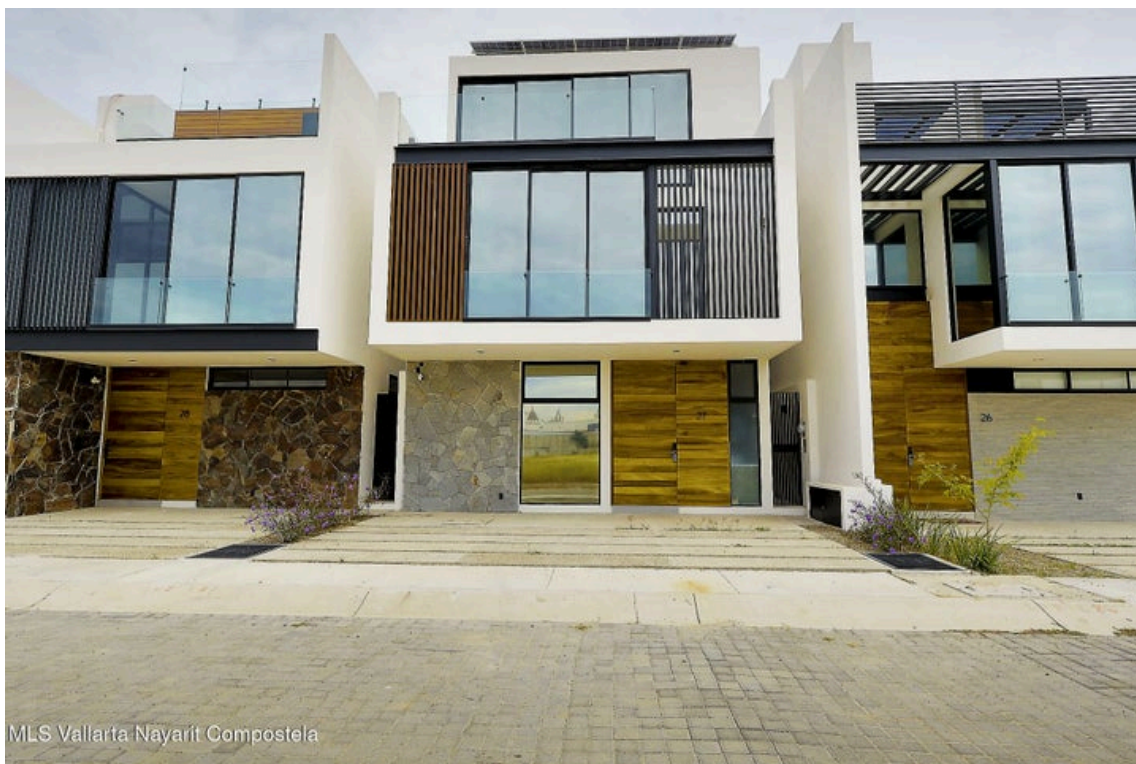

Palma del rey 158

PROPERTY DETAILS

Price: **\$ 547,306 USD**

Location: **JARRETADERAS**

Type:	Houses	Bedrooms:	4 bd
Total Baths:	7	BuildingAreaTotal:	2668.69
PrimaryView:	Street	SecondaryView:	Garden
PetFriendly:	<input checked="" type="checkbox"/>	Parking:	Parking on Property