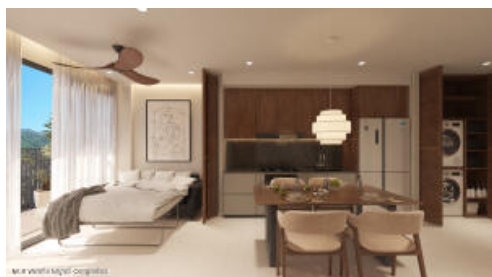

MLS Vallarta Nayarit Compositela

MLS Vallarta Nayarit Compositela