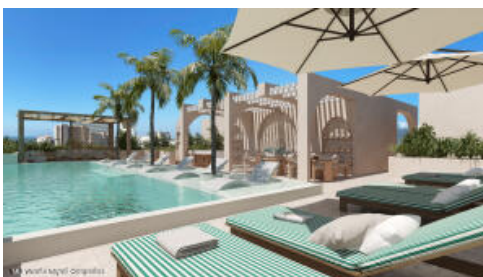

MLS Vallarta Nayarit Compositela

MLS Vallarta Nayarit Compositela