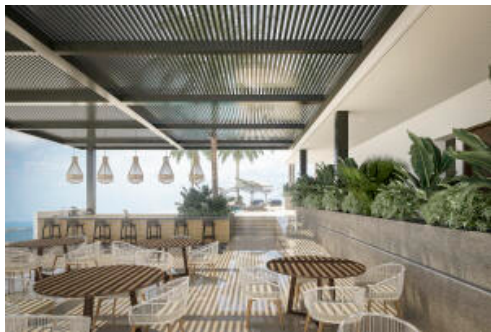

PANAREA 2A

PROPERTY DETAILS

Price: **\$ 1,420,000 USD**

Location: **BUCERIAS**

Type:	Condos	Bedrooms:	4 bd
Total Baths:	4	BuildingAreaTotal:	2195.04
PrimaryView:	Ocean	SecondaryView:	Ocean
PetFriendly:	<input checked="" type="checkbox"/>	Beachfront:	<input checked="" type="checkbox"/>