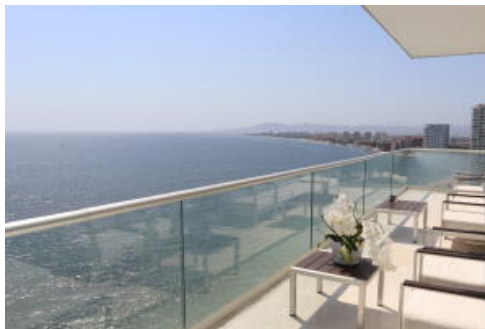

## PENINSULA 18D

### PROPERTY DETAILS

Price: **\$ 1,360,000 USD**

Location: **GRAN VENETIAN – ICON AREA**

Type:	Condos	Bedrooms:	3 bd
Total Baths:	4	BuildingAreaTotal:	3585.87
PrimaryView:	Ocean	SecondaryView:	City
PetFriendly:	<input checked="" type="checkbox"/>	Parking:	Garage Stall
Beachfront:	<input checked="" type="checkbox"/>		