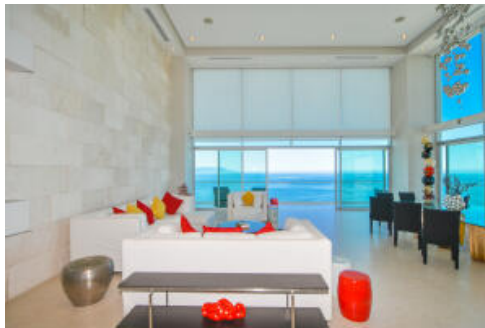

PH PENINSULA PH D

PROPERTY DETAILS

Price: **\$ 2,500,000 USD**

Location: **GRAN VENETIAN – ICON AREA**

Type:	Condos	Bedrooms:	4 bd
Total Baths:	6	BuildingAreaTotal:	5549.36
PrimaryView:	Ocean	SecondaryView:	Ocean
PetFriendly:	<input checked="" type="checkbox"/>	Parking:	Garage Stall
Beachfront:	<input checked="" type="checkbox"/>		