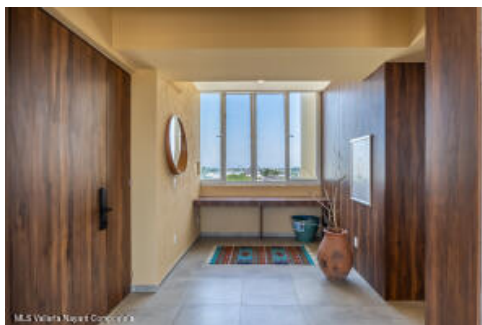

PH Mangle Living Home 50

PROPERTY DETAILS

Price: **\$ 576,000 USD**

Location: **AIRPORT**

Type:	Condos	Bedrooms:	3 bd
Total Baths:	2	BuildingAreaTotal:	1900
PrimaryView:	Jungle	SecondaryView:	Jungle
PetFriendly:	<input checked="" type="checkbox"/>	Parking:	Parking on Property