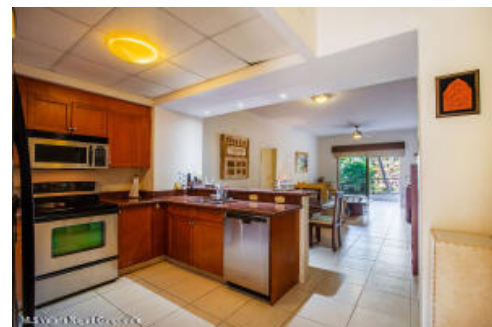

PLAYA ROYALE 2202

PROPERTY DETAILS

Price: **\$ 515,000 USD**

Location: **EL TIGRE**

Type:	Condos	Bedrooms:	1 bd
Total Baths:	2	BuildingAreaTotal:	1346.72
PrimaryView:	Ocean	SecondaryView:	Garden
PetFriendly:	<input checked="" type="checkbox"/>		