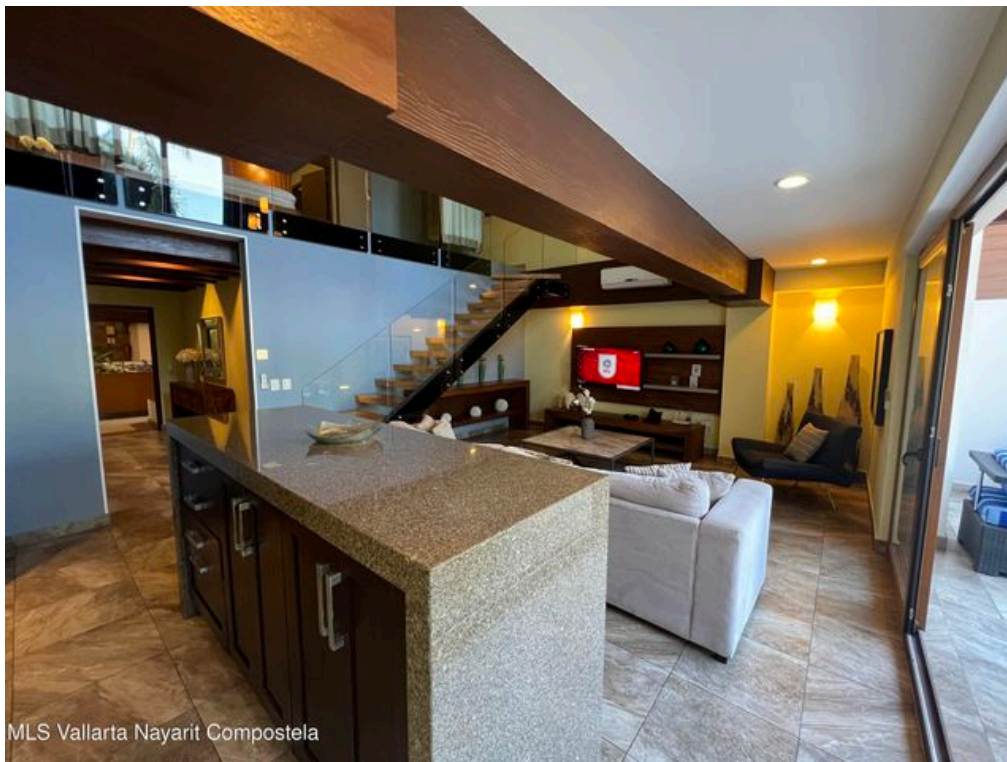

### PROPERTY DETAILS

Price: **\$ 799,000 USD**

Location: **CENTRO SOUTH**

Type:	Condos	Bedrooms:	2 bd
Total Baths:	2	BuildingAreaTotal:	1738.38
PrimaryView:	City	SecondaryView:	Street
PetFriendly:	<input checked="" type="checkbox"/>	Parking:	Parking on Property