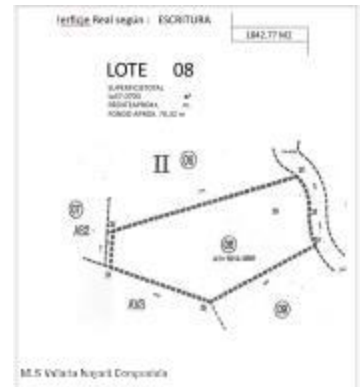

## RESIDENCIAL SELVA AZUL LOTE 8

### PROPERTY DETAILS

Price: **\$ 645,500 USD**

Location: **SAN PANCHO**

Type:

Land

PrimaryView:

Ocean

SecondaryView: