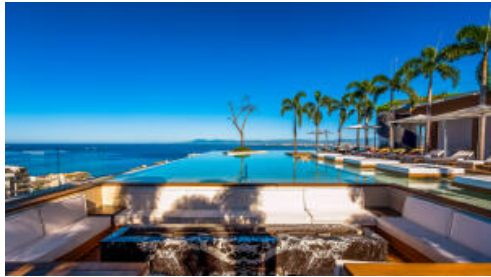

### PROPERTY DETAILS

Price: **\$ 1,300,000 USD**

Location: **ALTA VISTA**

Type:	Condos	Bedrooms:	2 bd
Total Baths:	3	BuildingAreaTotal:	1673.61
PrimaryView:	Ocean	SecondaryView:	Mountain
PetFriendly:	<input checked="" type="checkbox"/>		