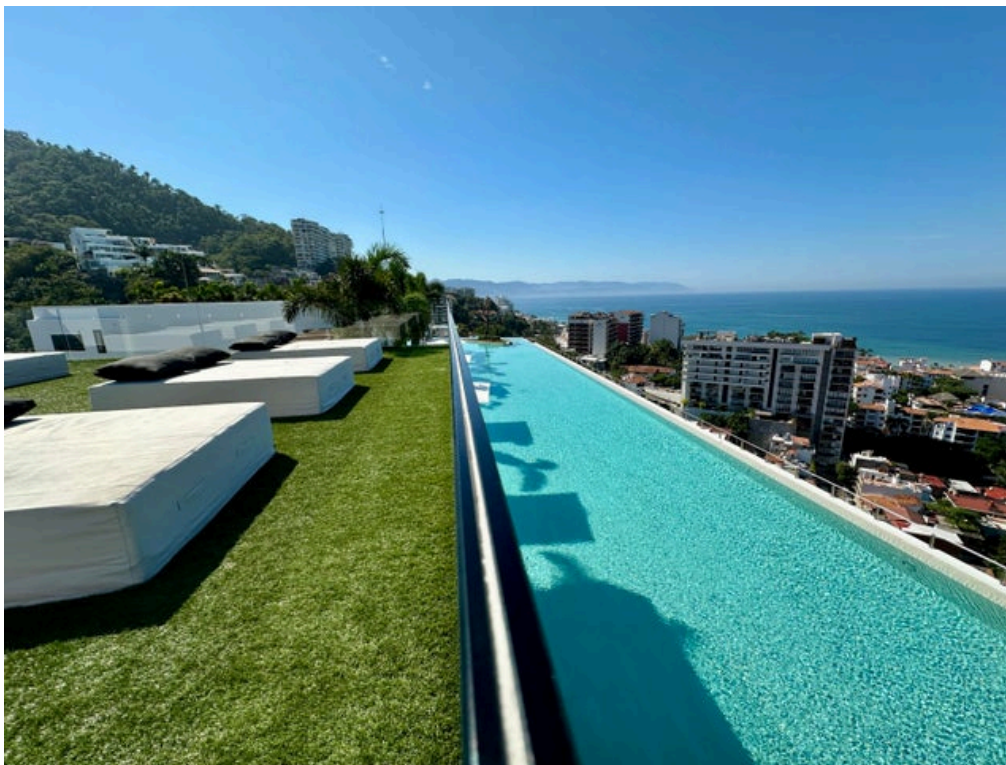

SOHOPV PH6

PROPERTY DETAILS

Price: **\$ 1,750,000 USD**

Location: **ALTA VISTA**

Type:	Condos	Bedrooms:	2 bd
Total Baths:	3	BuildingAreaTotal:	1690.93
PrimaryView:	Ocean	SecondaryView:	City
PetFriendly:	<input checked="" type="checkbox"/>		