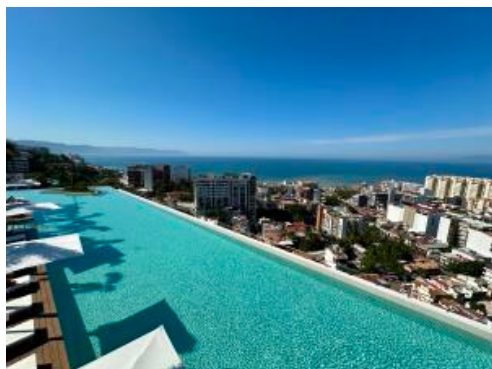

SOHOPV PH6

PROPERTY DETAILS

Price: **\$ 1,750,000 USD**

Location: **ALTA VISTA**

Type:	Condos	Bedrooms:	2 bd
Total Baths:	3	BuildingAreaTotal:	1690.93
PrimaryView:	Ocean	SecondaryView:	City
PetFriendly:	<input checked="" type="checkbox"/>		