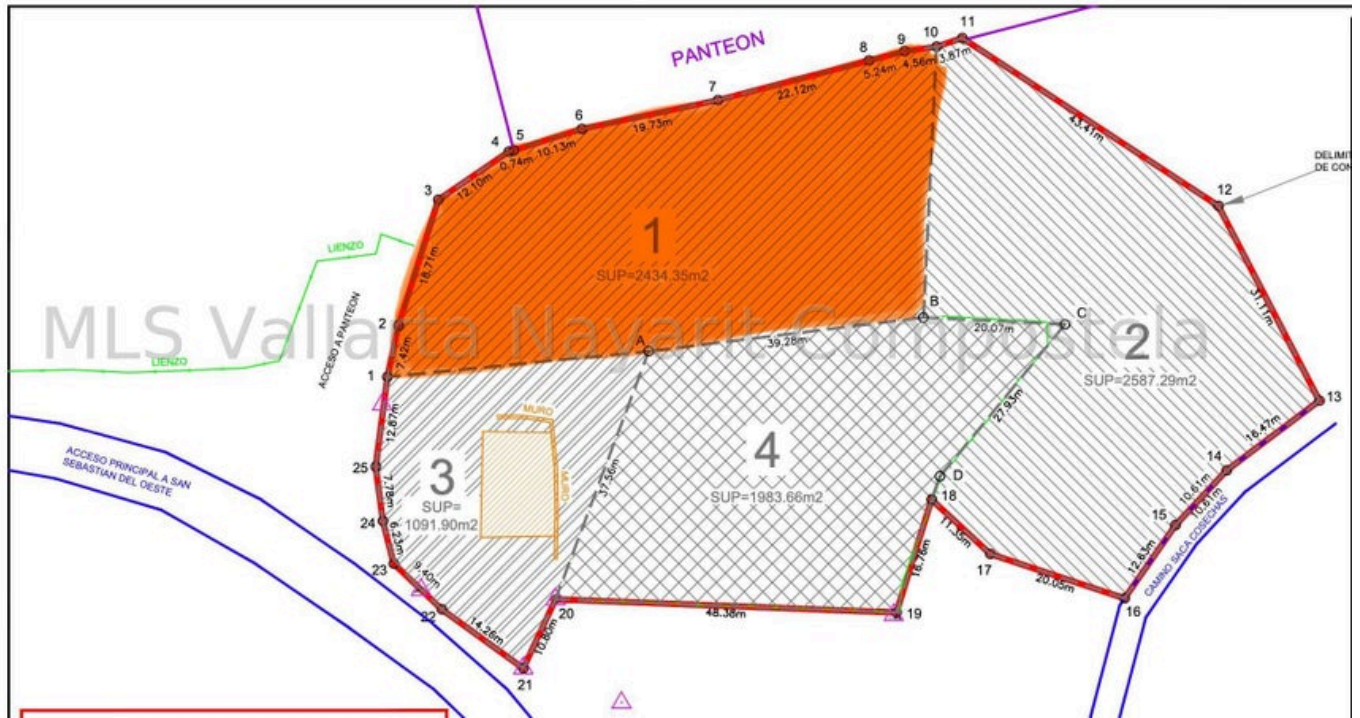

Terreno San Sebastian Lote 1 NA

PROPERTY DETAILS

Price: **\$ 260,000 USD**

Location: **SAN SEBASTIAN DEL OESTE**

Type:

Land

Primary View:

Mountain

Secondary View:

Mountain