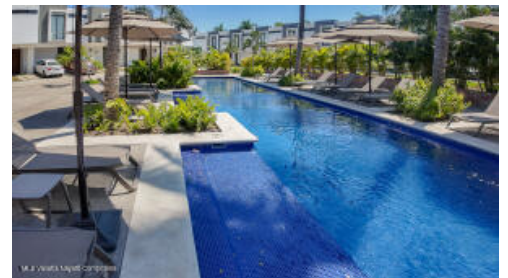

Verea Residencial 210

PROPERTY DETAILS

Price: **\$ 242,721 USD**

Location: **NUEVO VALLARTA EAST**

Type:	Houses	Bedrooms:	3 bd
Total Baths:	3	BuildingAreaTotal:	1280.44
PrimaryView:	Garden	SecondaryView:	Garden
PetFriendly:	<input checked="" type="checkbox"/>	Parking:	Parking on Property
Gated:	<input checked="" type="checkbox"/>		