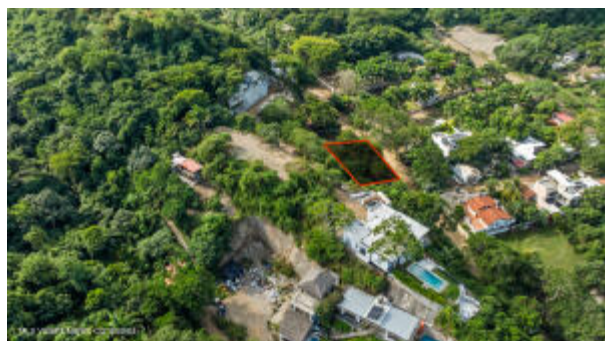

## Willie Nelson Lot Lote 12

### PROPERTY DETAILS

Price: **\$ 149,000 USD**

Location: **SAYULITA**

Type:

[Land](#)

PrimaryView:

[Mountain](#)

SecondaryView: