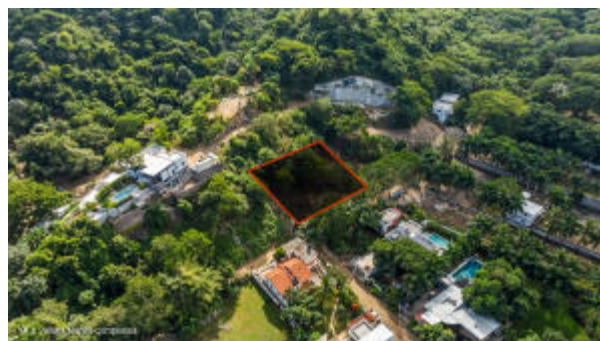

## Willie Nelson Lot Lote 12

### PROPERTY DETAILS

Price: **\$ 149,000 USD**

Location: **SAYULITA**

Type:

[Land](#)

PrimaryView:

[Mountain](#)

SecondaryView: