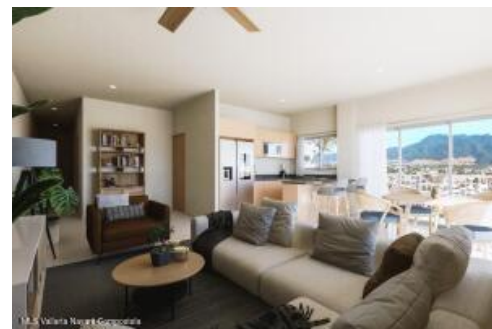

Zapata 327 D105

PROPERTY DETAILS

Price: **\$ 175,560 USD**

Location: **PITILLAL CENTRO**

Type:	Condos	Bedrooms:	2 bd
Total Baths:	2	BuildingAreaTotal:	1128.72
PrimaryView:	City	SecondaryView:	Mountain
PetFriendly:	<input checked="" type="checkbox"/>	Parking:	Parking on Property